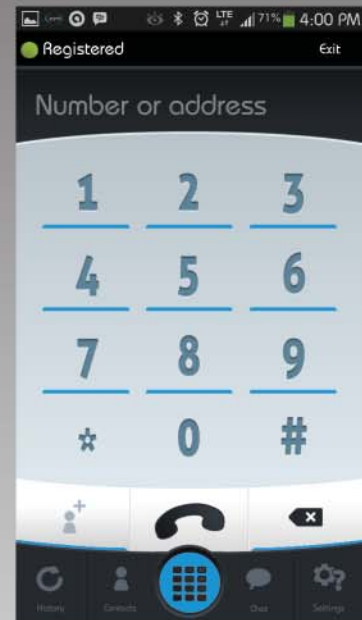

# TELEPORT by LOGENEX

Windows phone  
Coming Soon

TELEPORT is a next generation IP door entry system that provides the ultimate in convenience with two way audio and video in the palm of your hand. Industry leading SIP/VOIP for two way audio and video streaming to mobile phones utilizing h.264 real time video compression with clarity at modest bandwidth. TELEPORT supports Android, iOS and Windows Phone coming soon. Windows soft phone client available as well. TELEPORT supports up to five clients to accommodate the variety of devices in your household whether tablets or mobile phones.

Enjoy the same features as *TeleDoorBell* with access to three relays to integrate a door strike, doorbell or other 3rd party device. New to TELEPORT is an available input to trigger instant recording or snapshots.