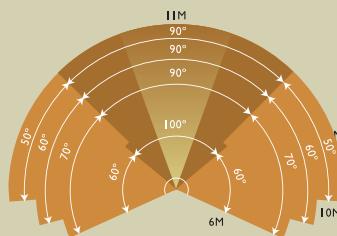

REMOTE WIRELESS ALARM

- When the Motion Sensor light detects movement it will turn on and activate the remote wireless alarm
- Plastic construction
- Volume control for alarm
- Low battery indicator
- Alarm on time: 30 seconds
- Batteries required: 4 AA (not included)

BONUS
Wireless Alarm