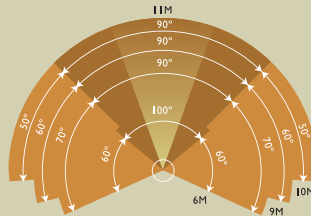

- Aluminum and molded polycarbonate construction
- Microprocessor controlled auto tracking head with a 2.4GHz camera and the receiver. A 60° view angle and 220° x 10M Passive Infrared Sensor range. 4 Channels are available to avoid interference
- *Detection Method* – Passive Infrared Sensor (PIS) will detect and track motion in a zone and send a wireless signal that will activate your alarm and track movement in the detected zone
- With the included wireless receiver, view or record images/videos to a computer or TV. Camera software and USB cables are provided. Compatible with Windows Vista, XP etc.
- Halogen bulb included (150W or 300W J-Type)
- 120V AC
- Multi-sensor technology (3 different sensors)
- Push-button for programmable functions:
  1) *Energy Saving Mode* – Factory setting is programmed to the Energy Saving Mode. Light will not turn on during daylight hours, fixture will track motion, Light will turn off after 3 minutes of undetected motion
  2) *Optional 24-hour Mode* – Light will turn on during daylight hours, fixture will track motion, light will turn off after 3 minutes of undetected motion
- Light will turn off after 3 minutes of no detection
- Energy saving / 24-Hour mode button located on bottom of fixture
- Min. operating temperature: Fixture & tracking capability -30°C
- Mounts directly to a regular octagon box
- Built-in PHOTOCELL with Energy Saving mode and 24-Hour mode
- Available in White or Black finish

TOTAL DETECTION RANGE